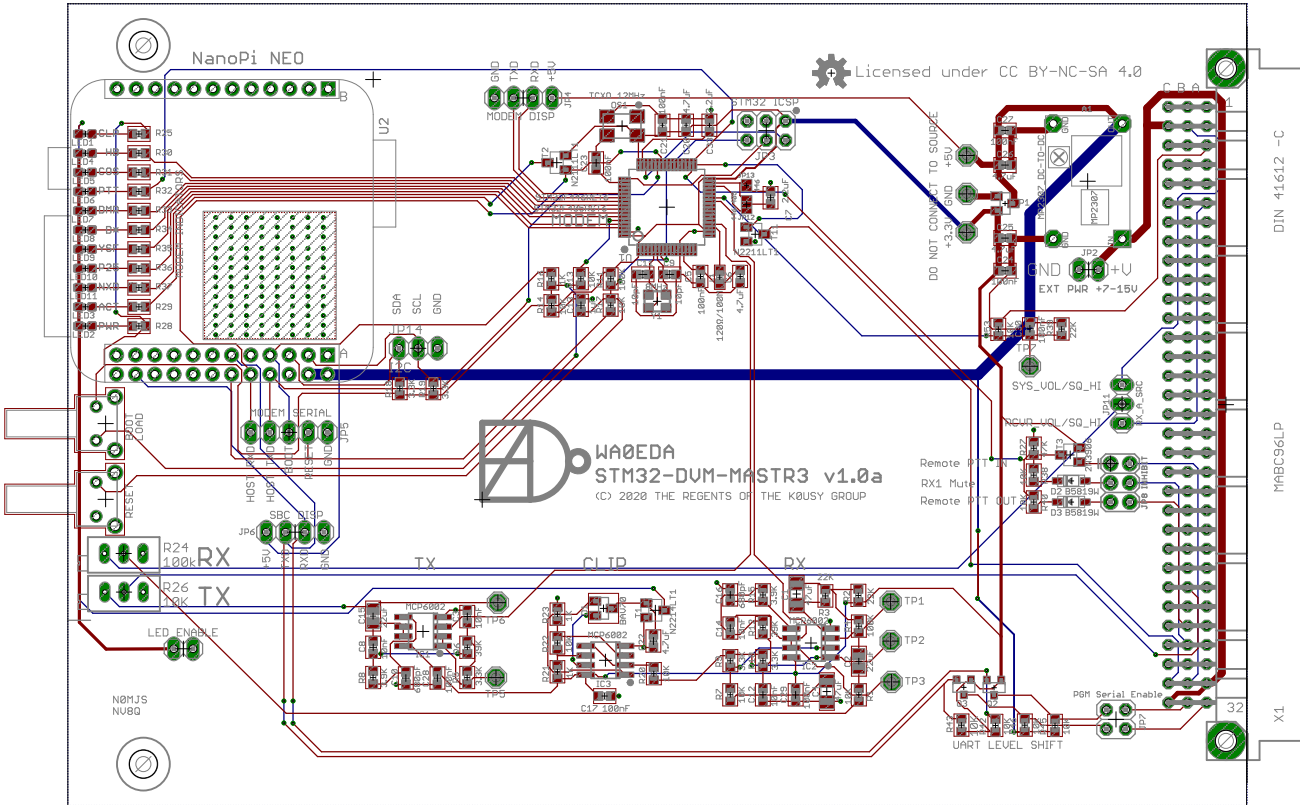

NanoPi NEO

Licensed under CC BY-NC-SA 4.0

WAØEDA
STM32-DUM-MASTR3 v1.0a
 (C) 2020 THE REGENTS OF THE KØUSY GROUP

DIN 41612 -C

MIRC96LP

X1